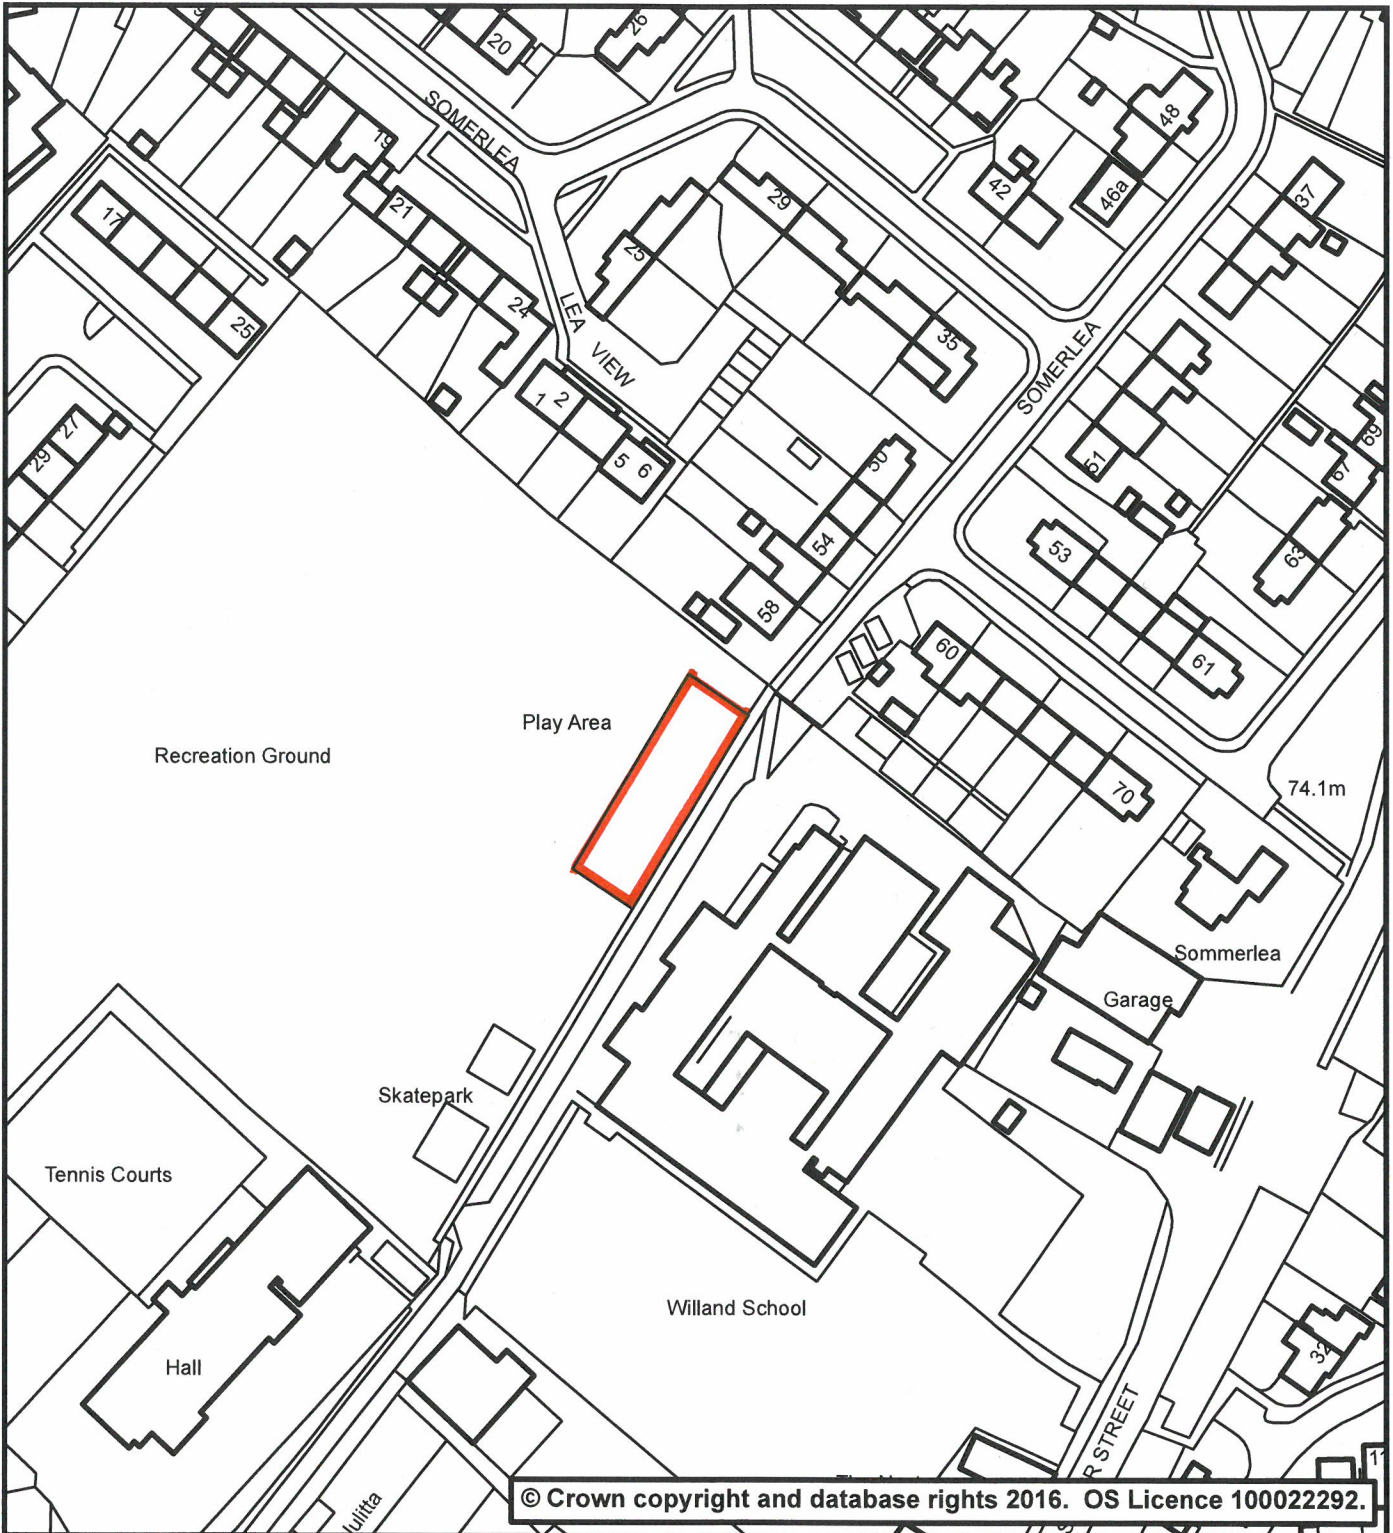

Phoenix House
Phoenix Lane, Tiverton EX16 6PP

Plan 132

Tel: 01884 255255 Website: www.middevon.gov.uk

Play Area - Gables Lea Willand

Scale: 1:1,250

Date: 29/01/2021

Drg. No: Not Set

User Name: sdenham