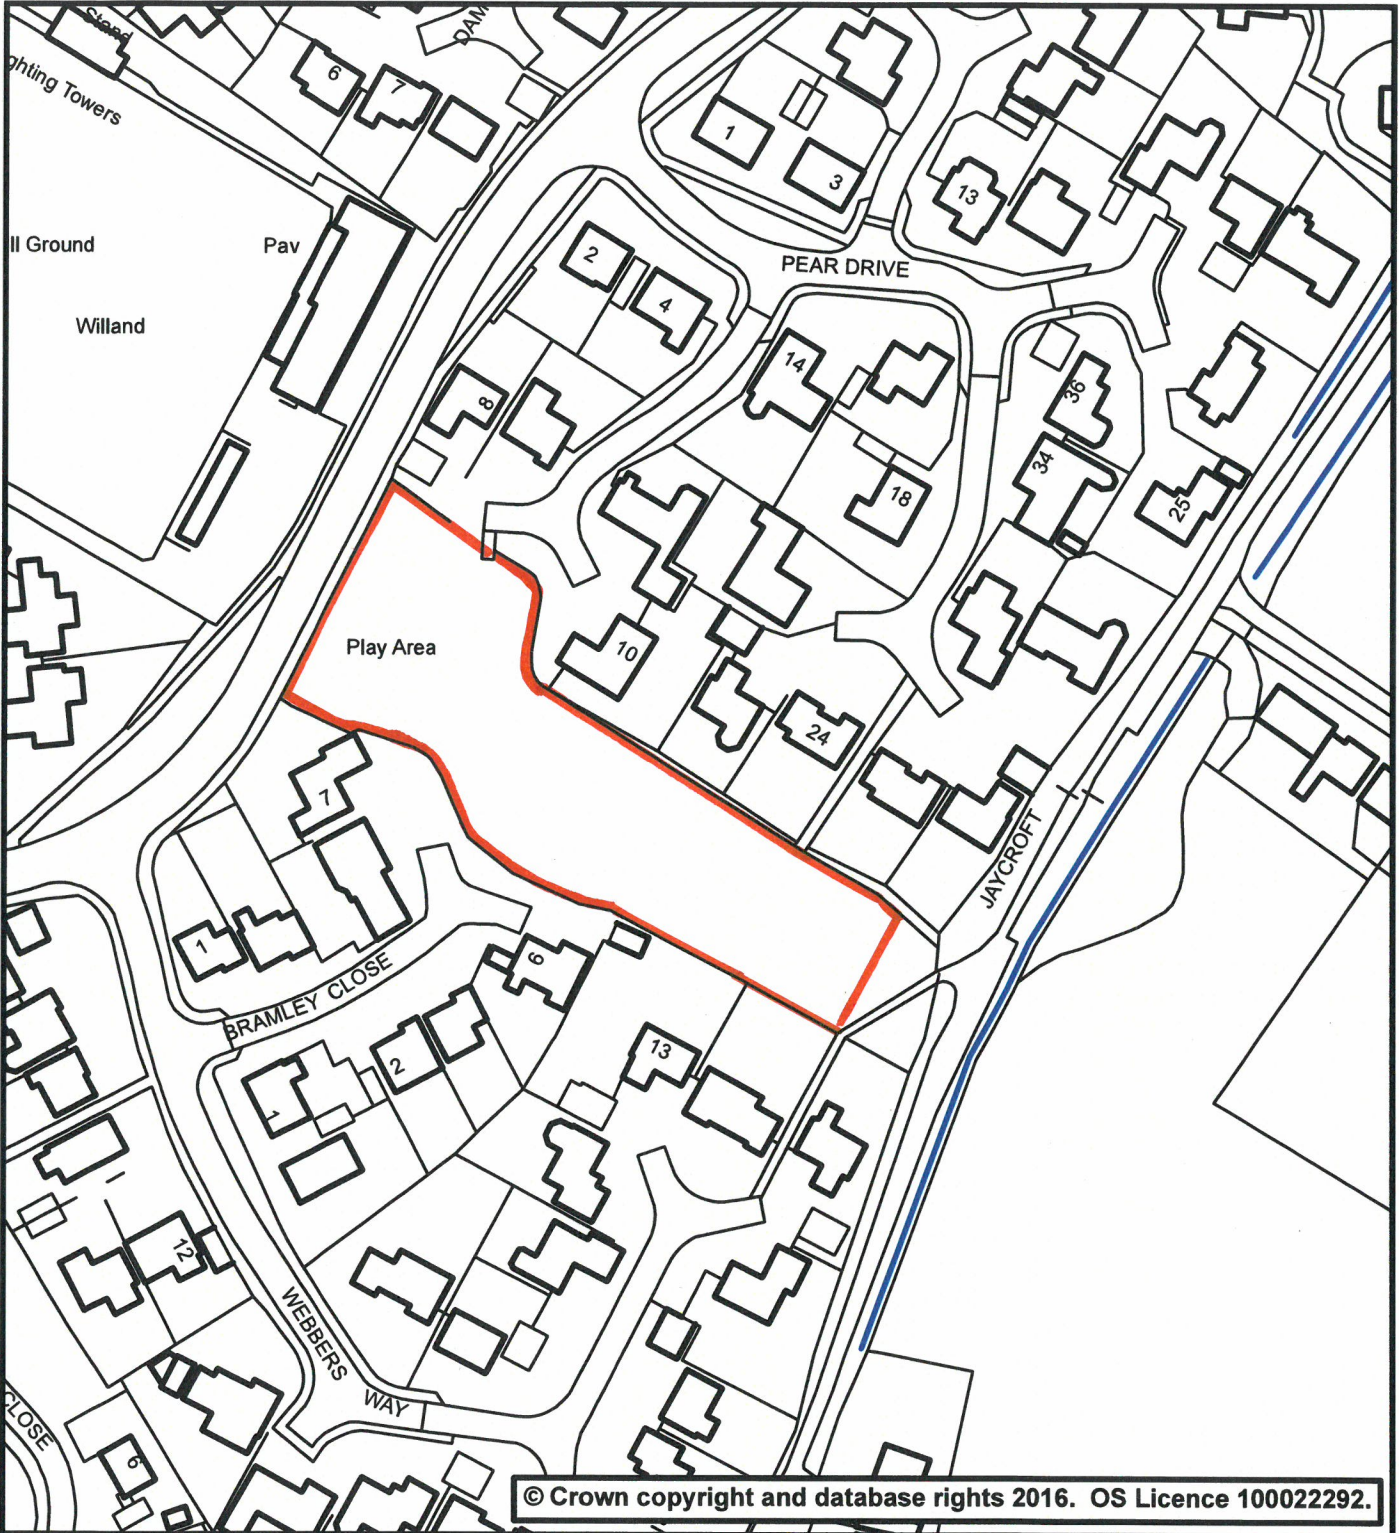

Phoenix House  
Phoenix Lane, Tiverton EX16 6PP

Plan 136

Tel: 01884 255255 Website: [www.middevon.gov.uk](http://www.middevon.gov.uk)

<b>Play Area - The Orchards Willand</b>	
Scale: 1:1,250	Date: 18/01/2021
Drg. No: Not Set	User Name: sdenham