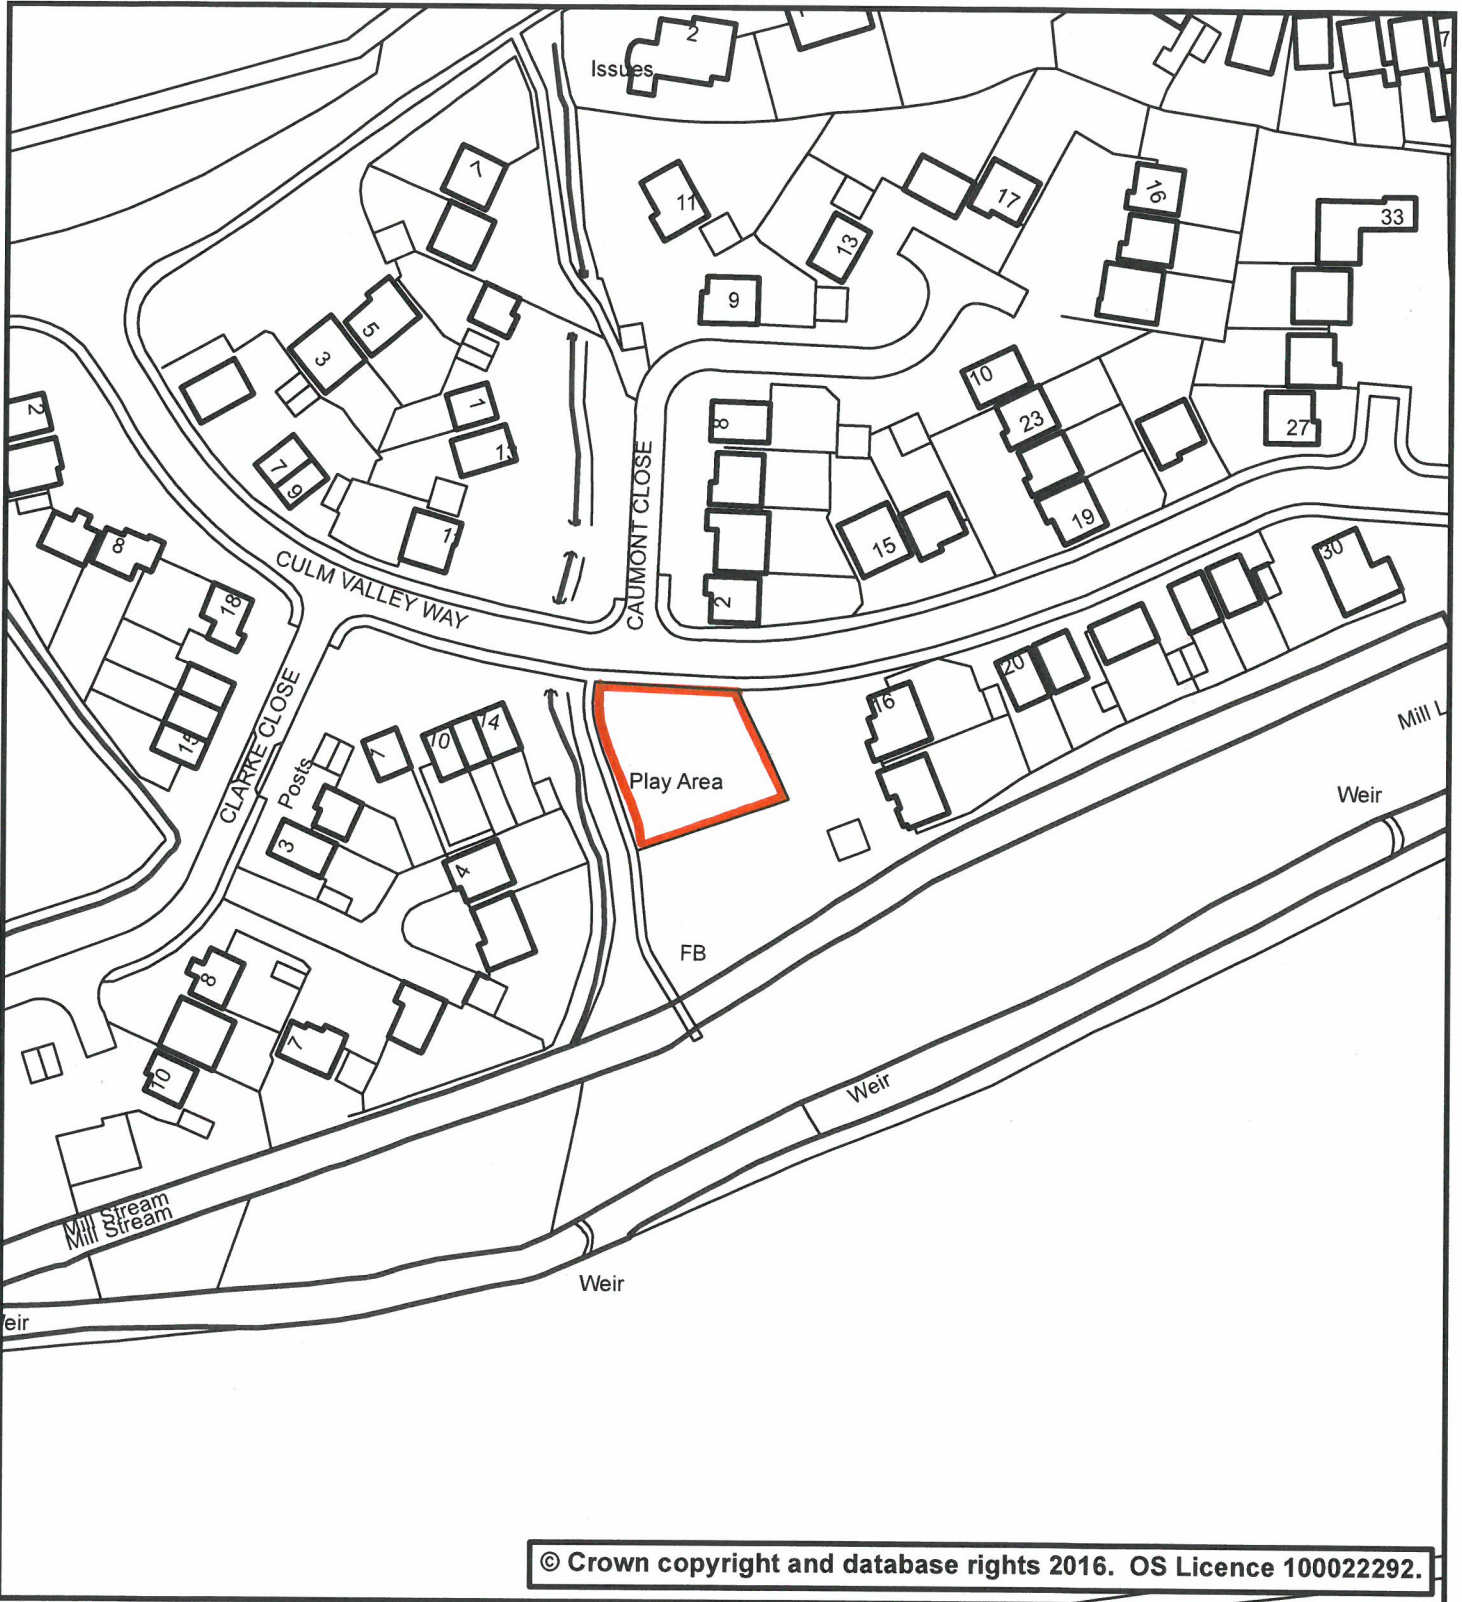

Phoenix House
Phoenix Lane, Tiverton EX16 6PP

Tel: 01884 255255 Website: www.middevon.gov.uk

© Crown copyright and database rights 2016. OS Licence 100022292.

Play Area - Culm Valley Way Uffculme	
Scale: 1:1,250	Date: 18/01/2021
Drg. No: Not Set	User Name: sdenham