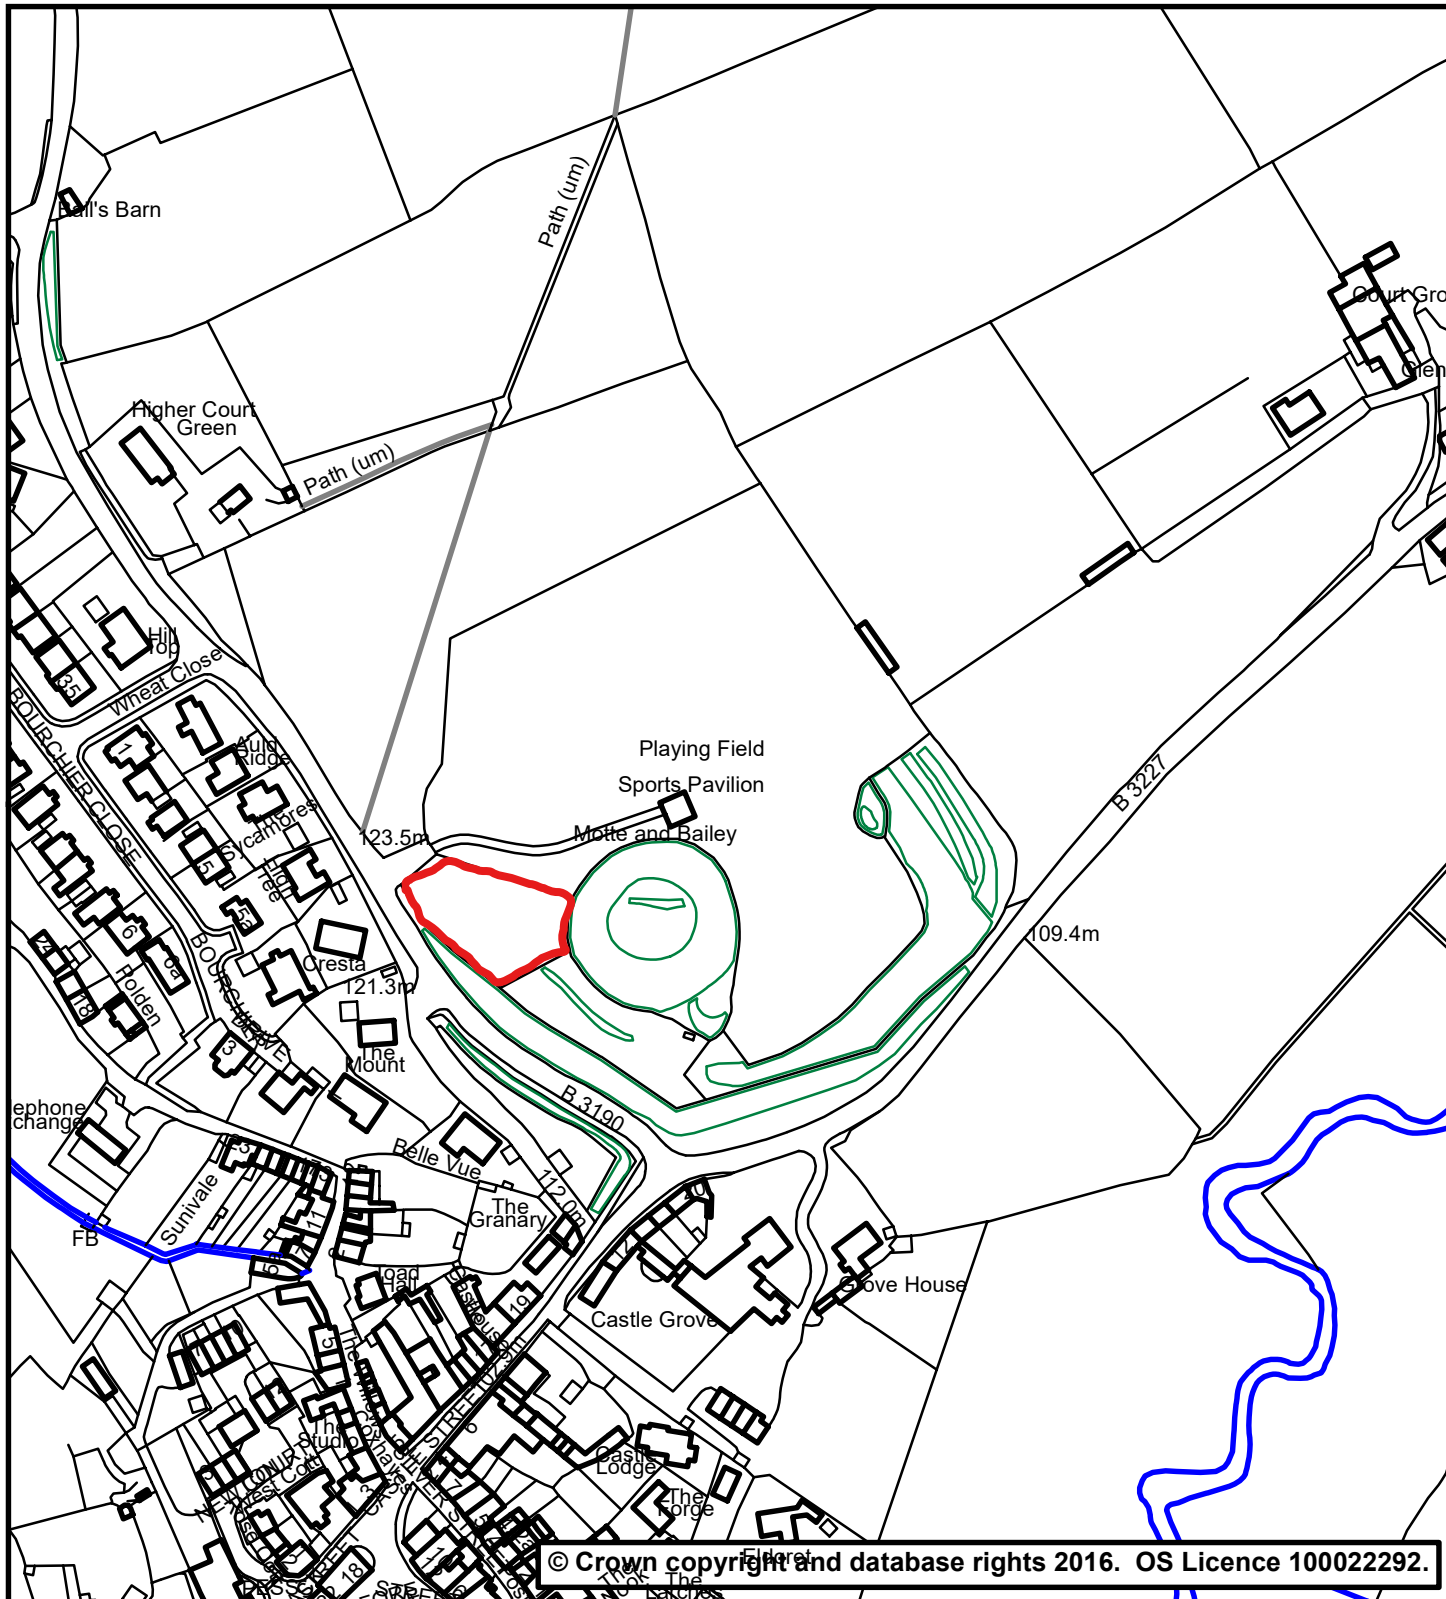

Phoenix House
Phoenix Lane, Tiverton EX16 6PP

Tel: 01884 255255 Website: www.middevon.gov.uk

Recreation Ground - Morebath Road Bampton

Scale: 1:2,500

Date: 18/01/2021

Drg. No: Not Set

User Name: sdenham