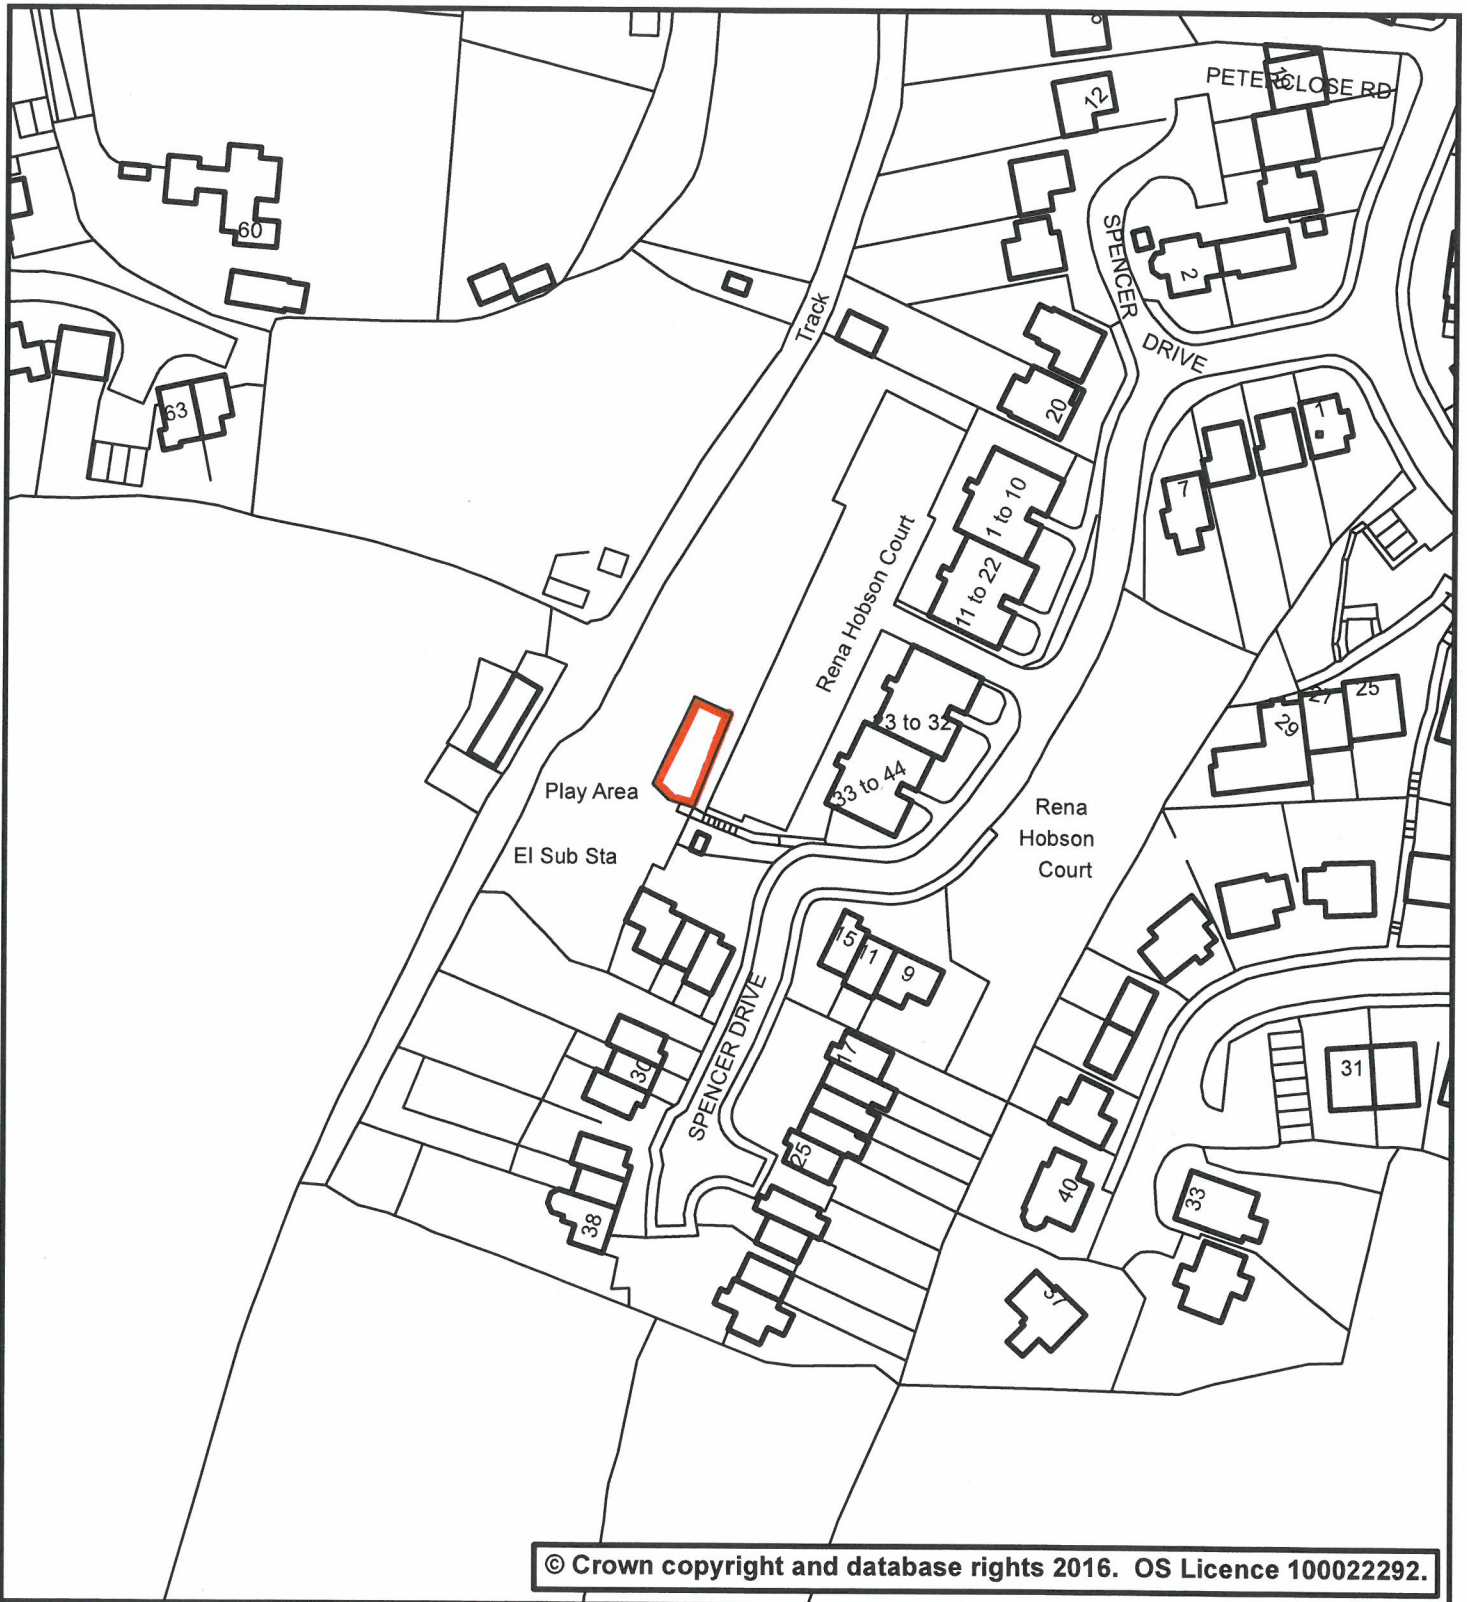

Phoenix House
Phoenix Lane, Tiverton EX16 6PP

Tel: 01884 255255 Website: www.middevon.gov.uk

© Crown copyright and database rights 2016. OS Licence 100022292.

Play Area - Spencer Drive Tiverton	
Scale: 1:1,250	Date: 15/01/2021
Drg. No: Not Set	User Name: sdenham