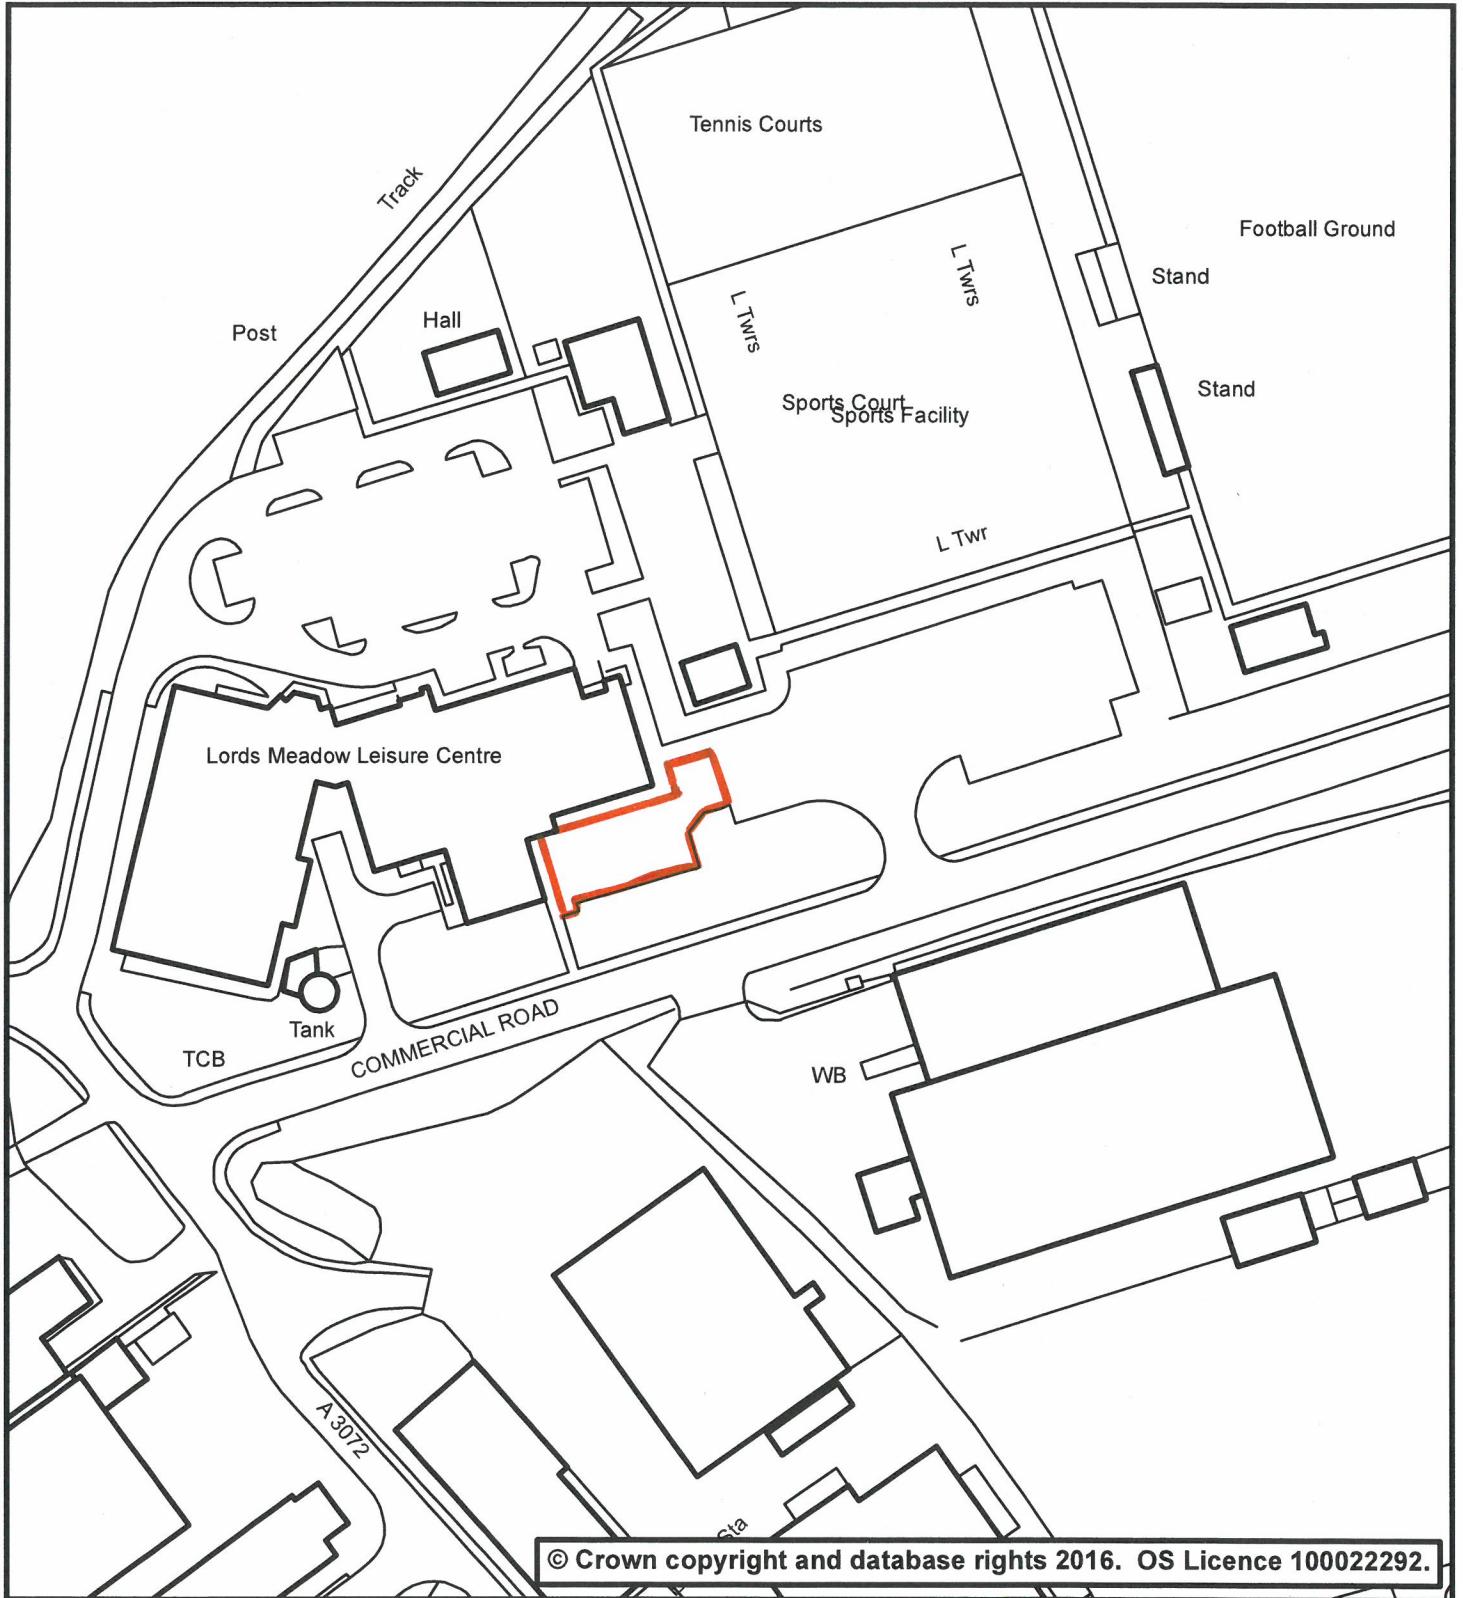

Phoenix House
Phoenix Lane, Tiverton EX16 6PP

Plan 23

Tel: 01884 255255 Website: www.middevon.gov.uk

Skatepark - Lords Meadow Crediton	
Scale: 1:1,250	Date: 15/01/2021
Drg. No: Not Set	User Name: sdenham