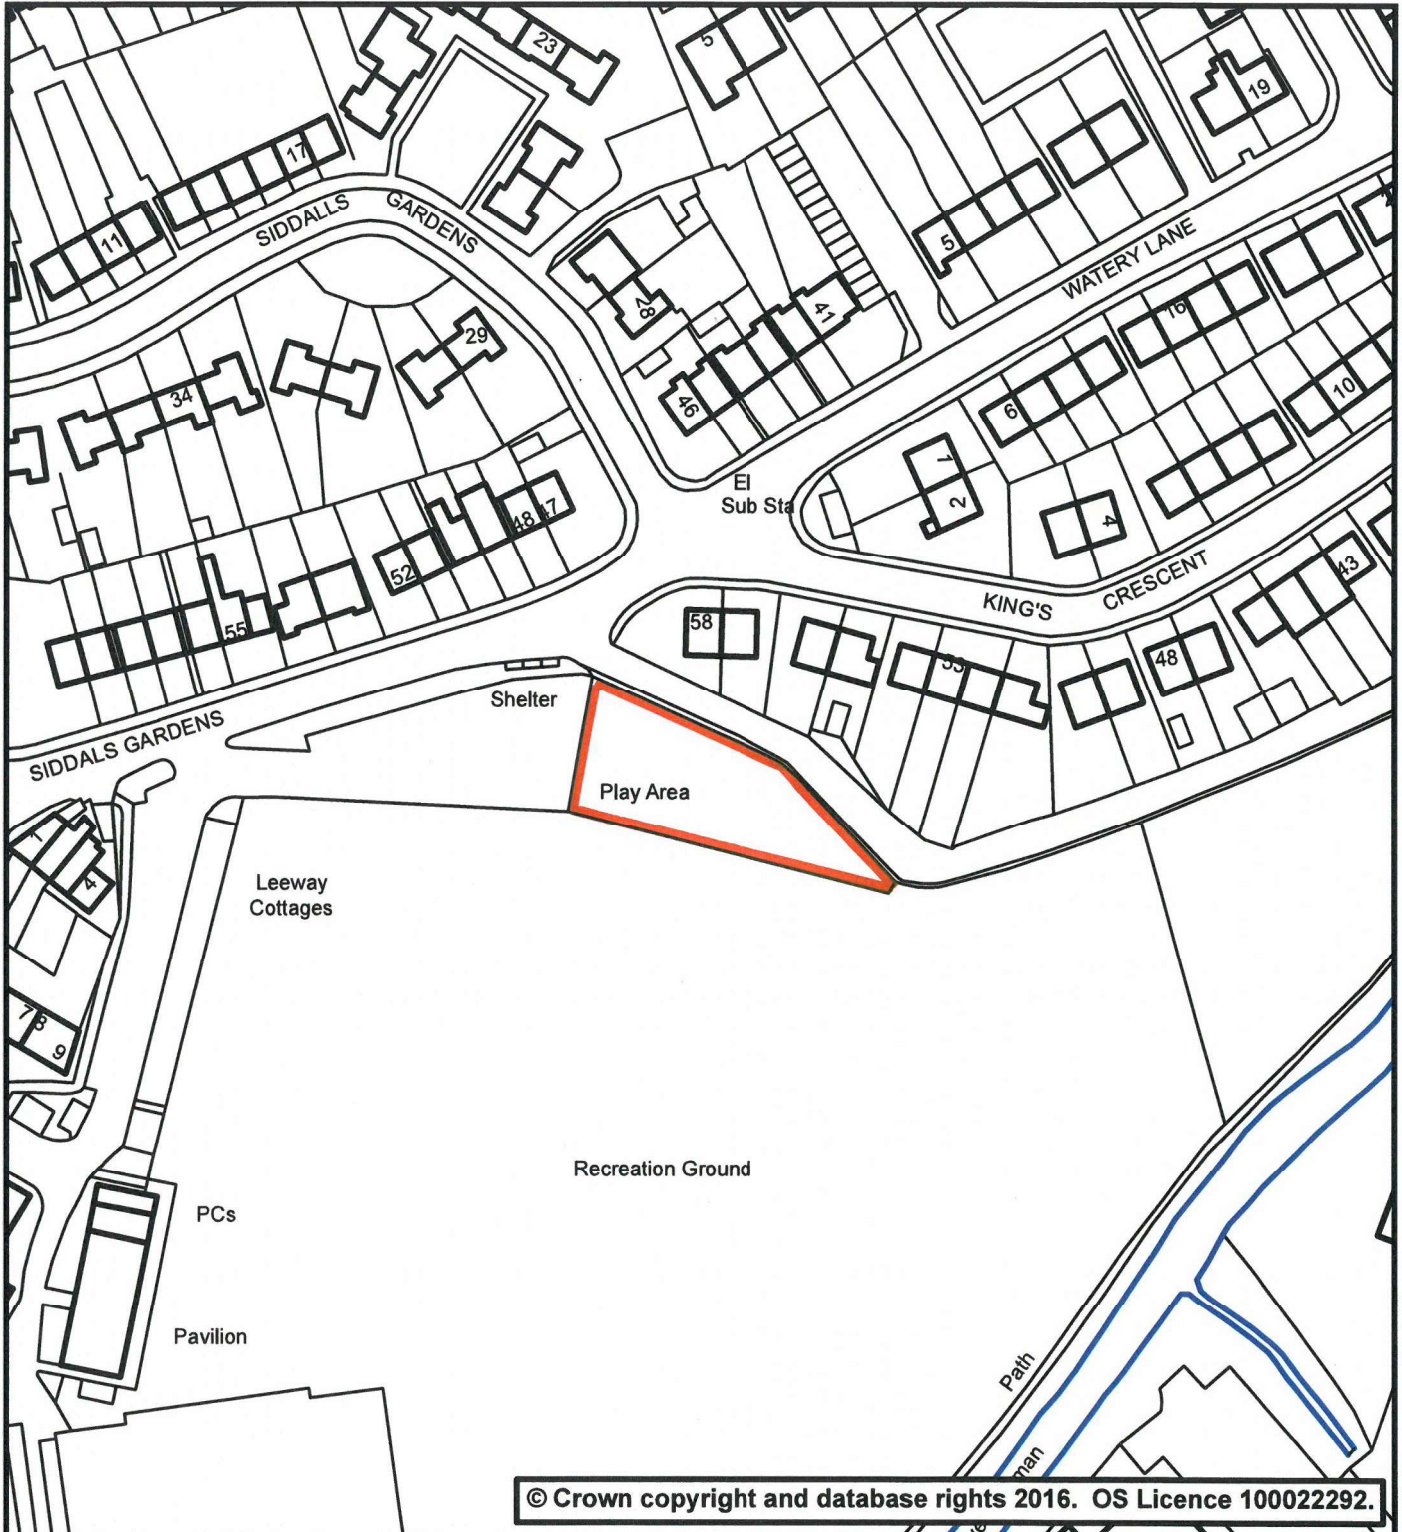

Plan 109

Phoenix House
Phoenix Lane, Tiverton EX16 6PP

Tel: 01884 255255 Website: www.middevon.gov.uk

Play Area - Amory Park Tiverton	
Scale: 1:1,250	Date: 27/01/2021
Drg. No: Not Set	User Name: sdenham