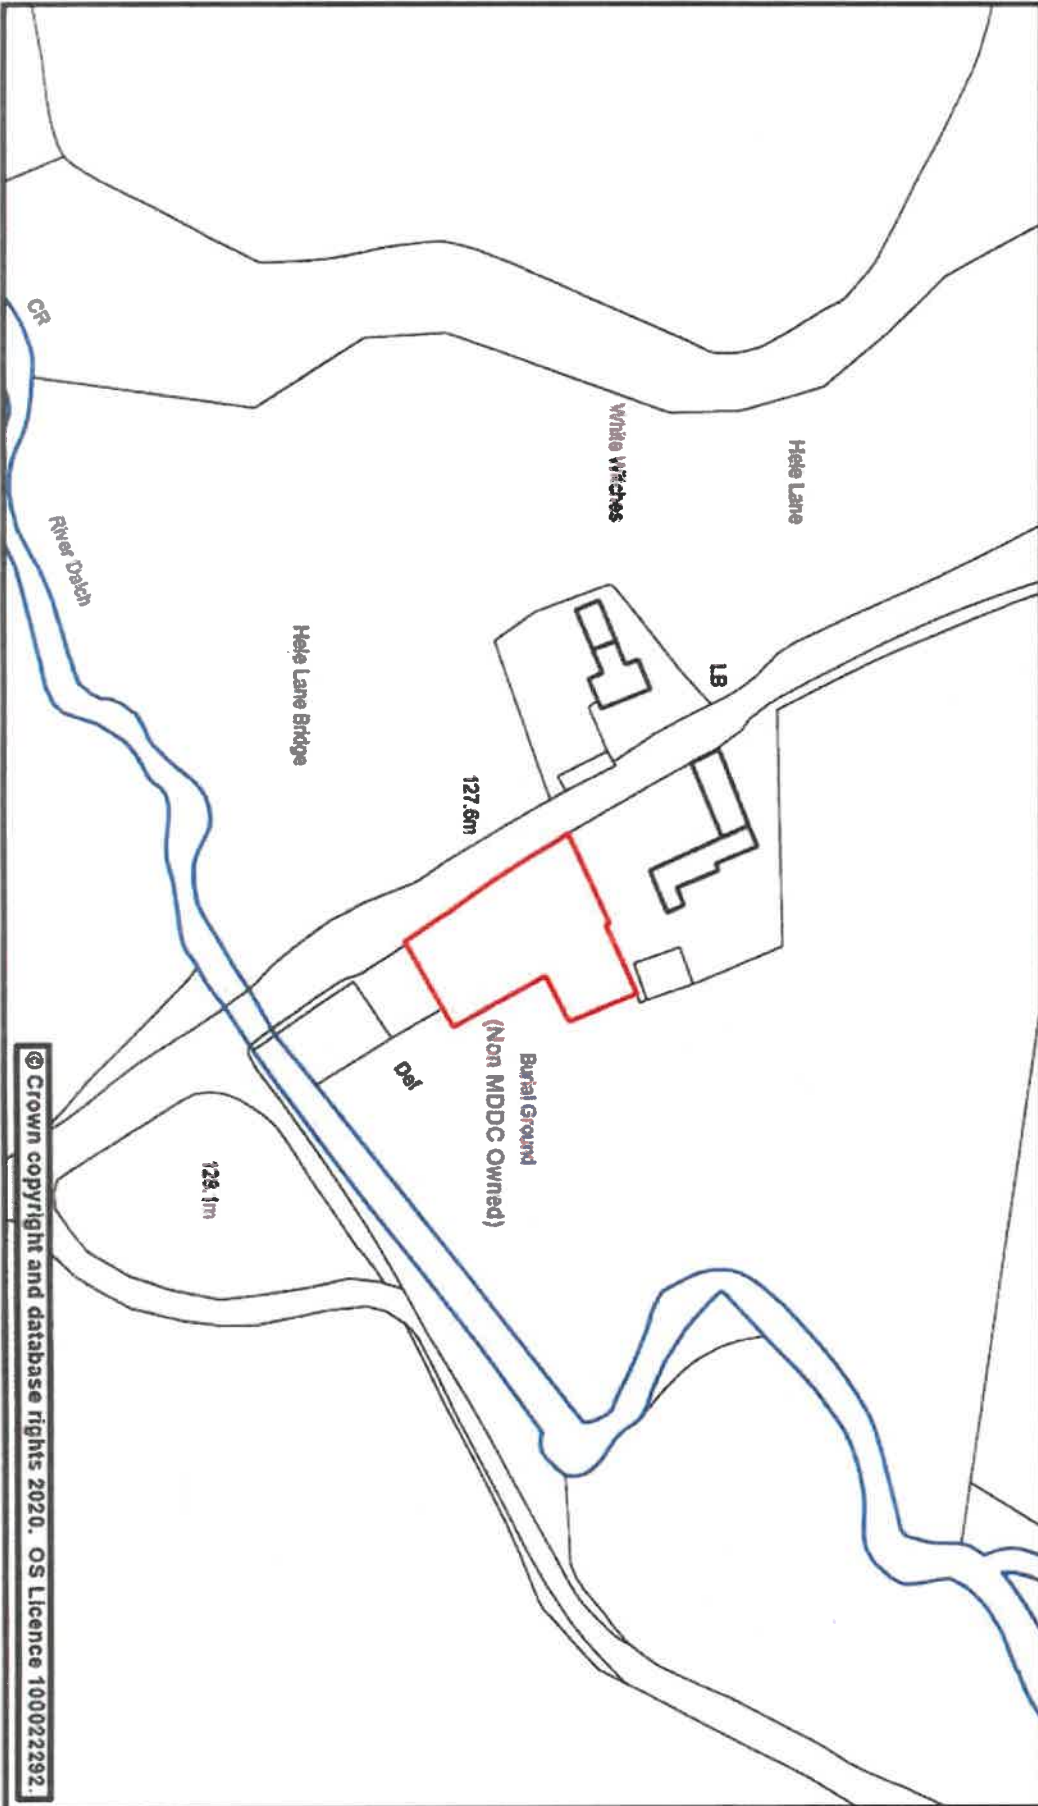

Street Scene

| | | | |
|----------|---------------------|-------------|-----------------|
| Scale | 1:1,000 @ A4 | Date | 24 January 2020 |
| Dwg. No. | Cemetery, Black Dog | Produced by | GMS Unit |

Phoenix House
 Phoenix Lane, Tiverton EX16 6PP
 Tel: 01884 255255
 Website: www.middevon.gov.uk