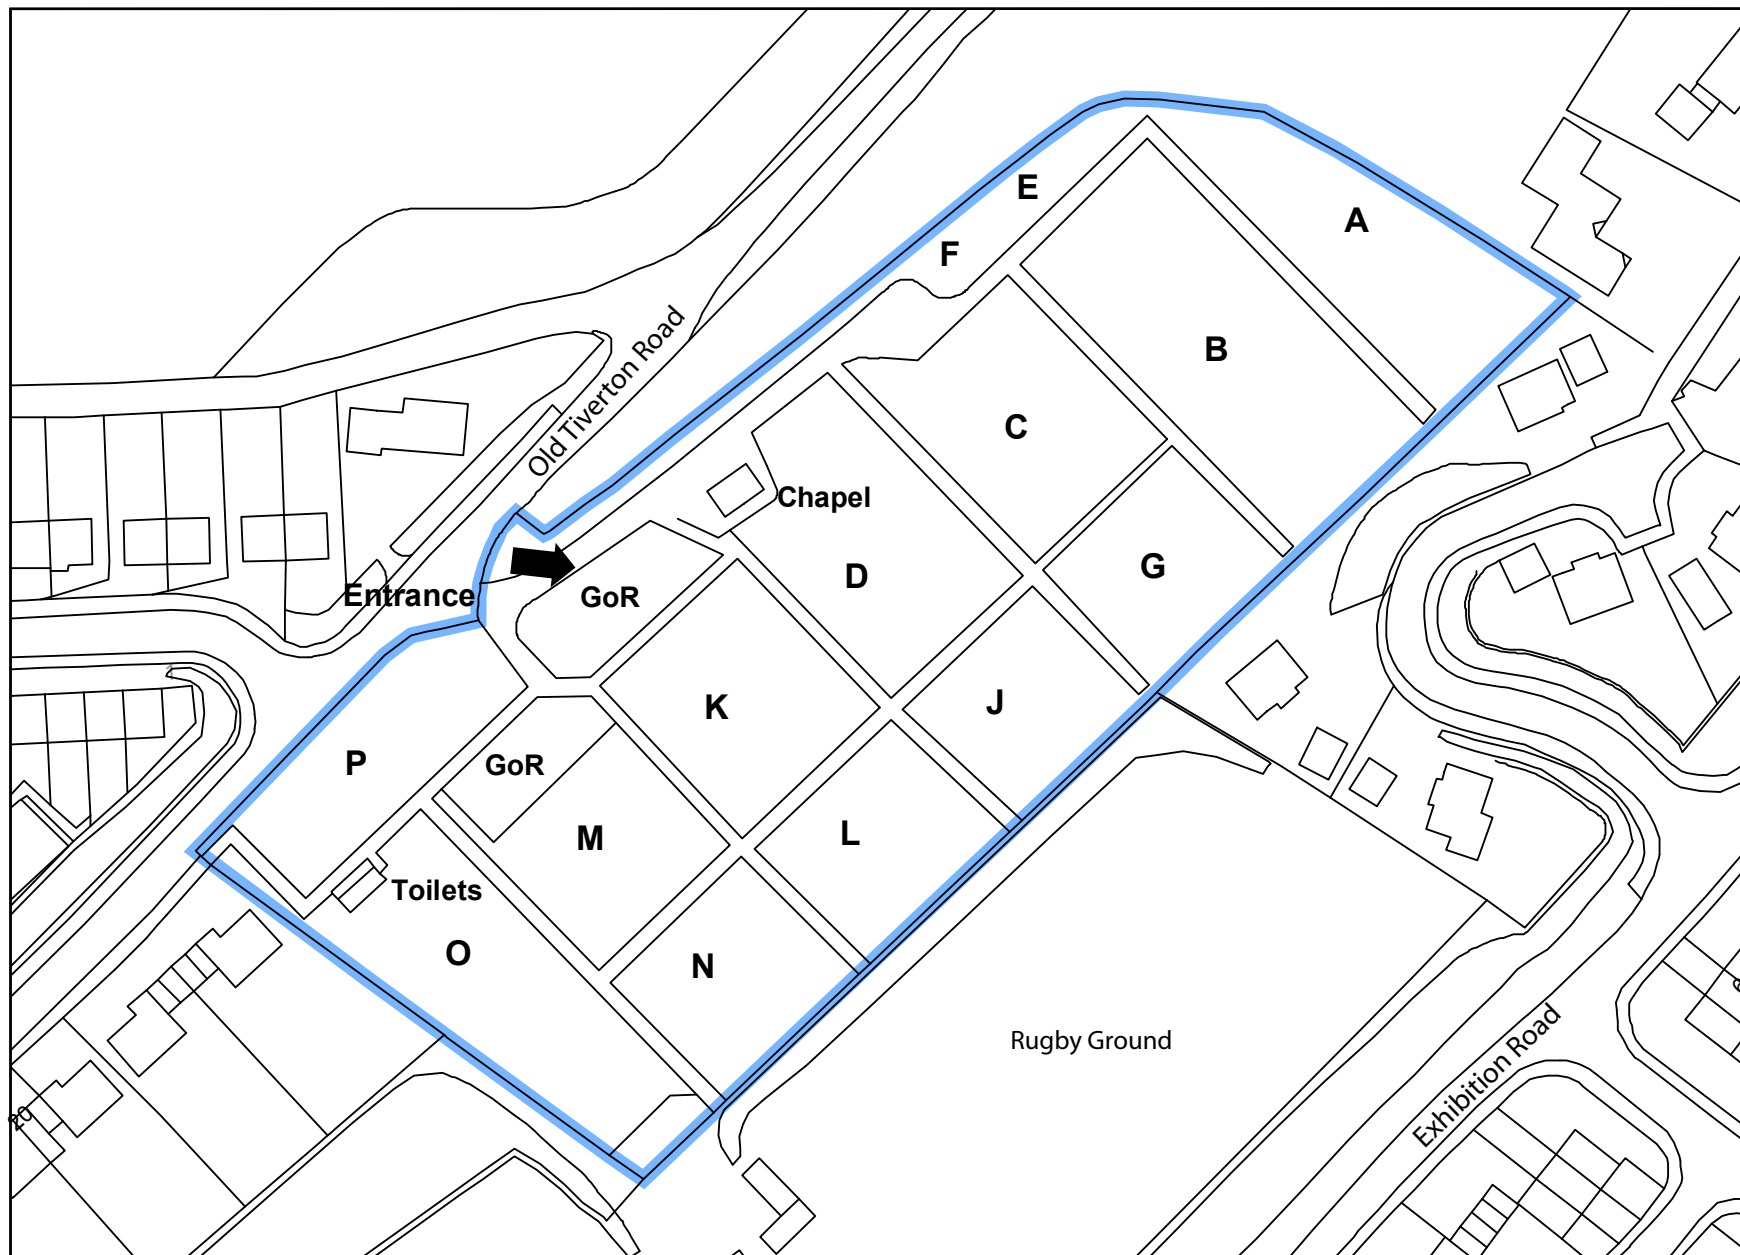

CREDITON CEMETERY

Crediton Cemetery Regulations

- Children under the age of 15 years are not allowed in the Cemetery except under the care of a responsible person
- No dogs are permitted to enter or to remain in the Cemetery unless kept continuously on a leash and under proper control
- Dogs must not be allowed to foul the Cemetery and any excrement must be removed by the person in control of the dog
- No cycling is permitted in the Cemetery
- Glass containers not permitted for health and safety reasons

Access and Hours of Opening

- The pedestrian access at Old Tiverton Road is open at all times
- All contractors must report to the Burial Records Office before commencing any work at this Cemetery
- No unauthorised vehicles are permitted in the Cemetery
- Special arrangements can be made for access by disabled people by contacting the Burial Records Office